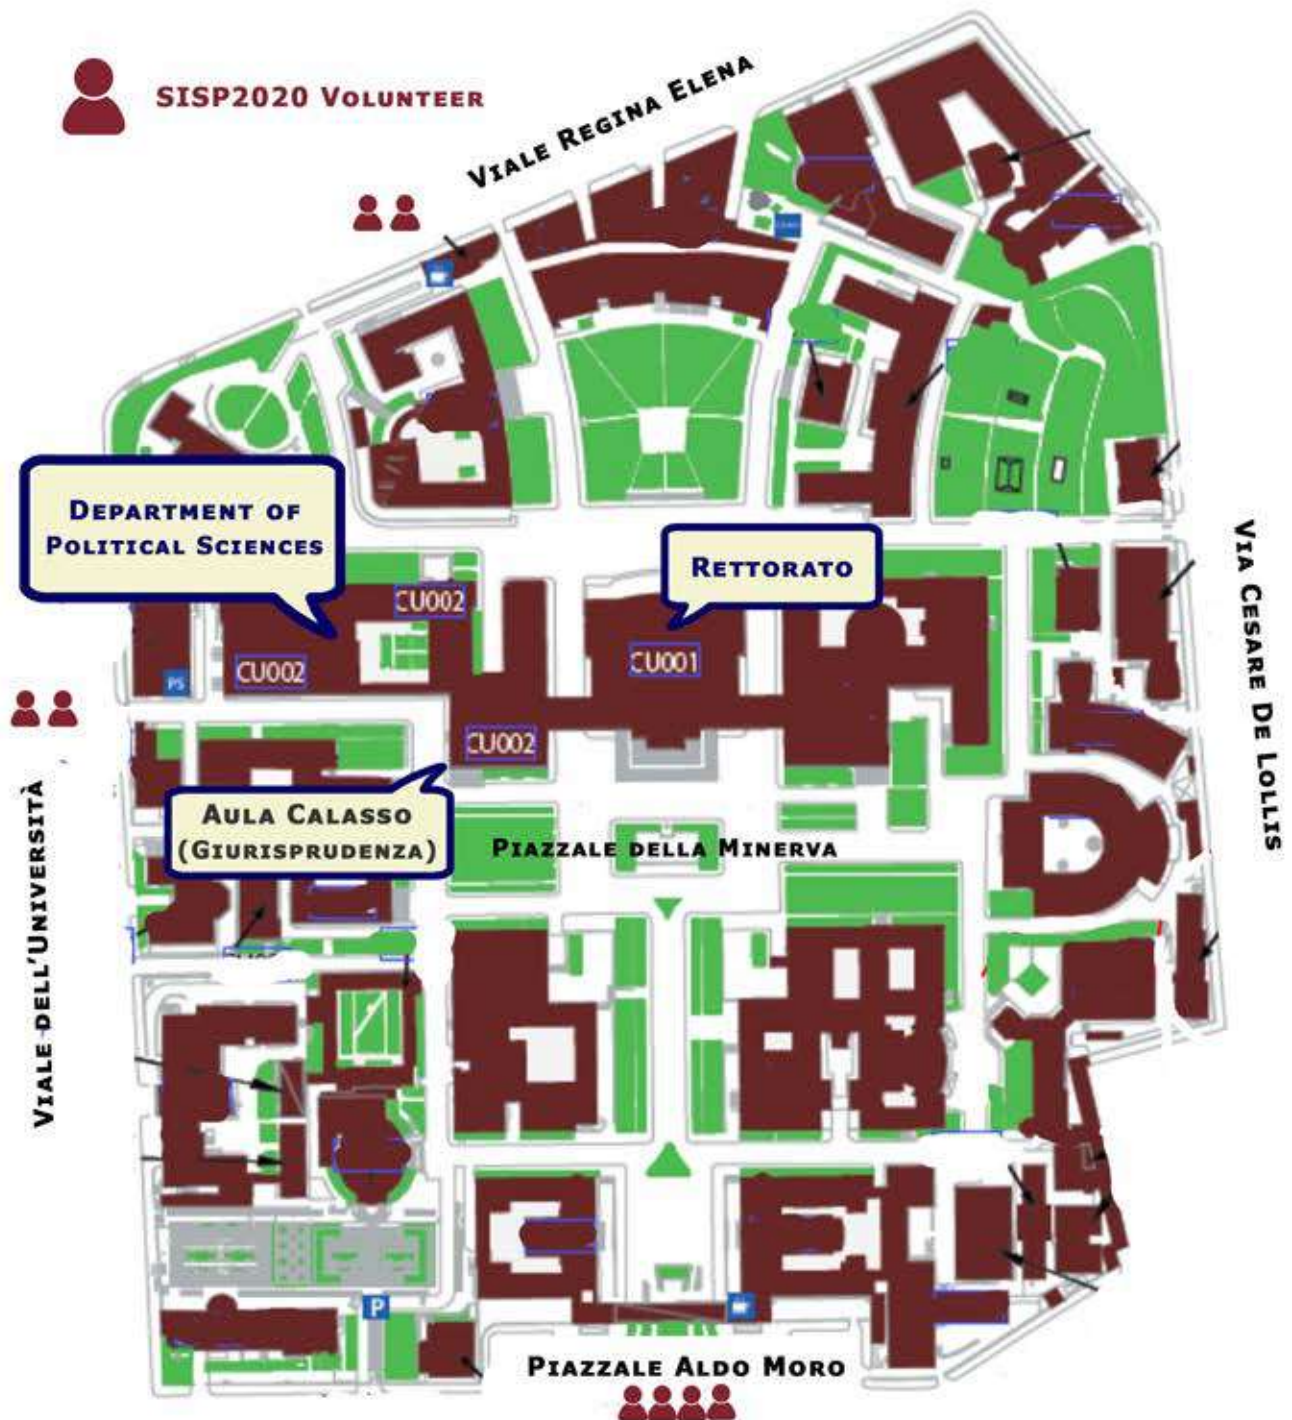

LA CITTÀ UNIVERSITARIA

FIUMICINO AIRPORT - DEPARTMENT OF POLITICAL SCIENCES

CIAMPINO AIRPORT - DEPARTMENT OF POLITICAL SCIENCES

**DEPARTMENT
OF POLITICAL
SCIENCES**

PIAZZALE ALDO MORO - DEPARTMENT OF POLITICAL SCIENCES

1

2

3

**DEPARTMENT
OF POLITICAL
SCIENCES**

POLICLINICO AND CASTRO PRETORIO STATIONS - DEPARTMENT OF POLITICAL SCIENCES

Policlinico

00100 Roma RM

- ↑ Head southeast on Viale Regina Elena
290 m
- ↪ Turn right onto Viale dell'Università
140 m
- ↶ Turn left

GATE 3

Castro Pretorio

00161 Roma RM

- ↑ Head south on Viale Castro Pretorio
280 m
- ↶ Turn left onto Via Monzambano
190 m
- ↑ Continue straight onto Piazza Confindenza
37 m
- ↪ Turn right to stay on Piazza Confindenza
29 m
- ↶ Turn left onto Viale dell'Università
400 m
- ↪ Turn right **GATE 3**

Service run by ATAC - Route information

○ Policlinico

🚶 Walk

About 9 min , 700 m

Take exit Policlinico

54 m

↑ Head southeast on Viale Regina Elena

500 m